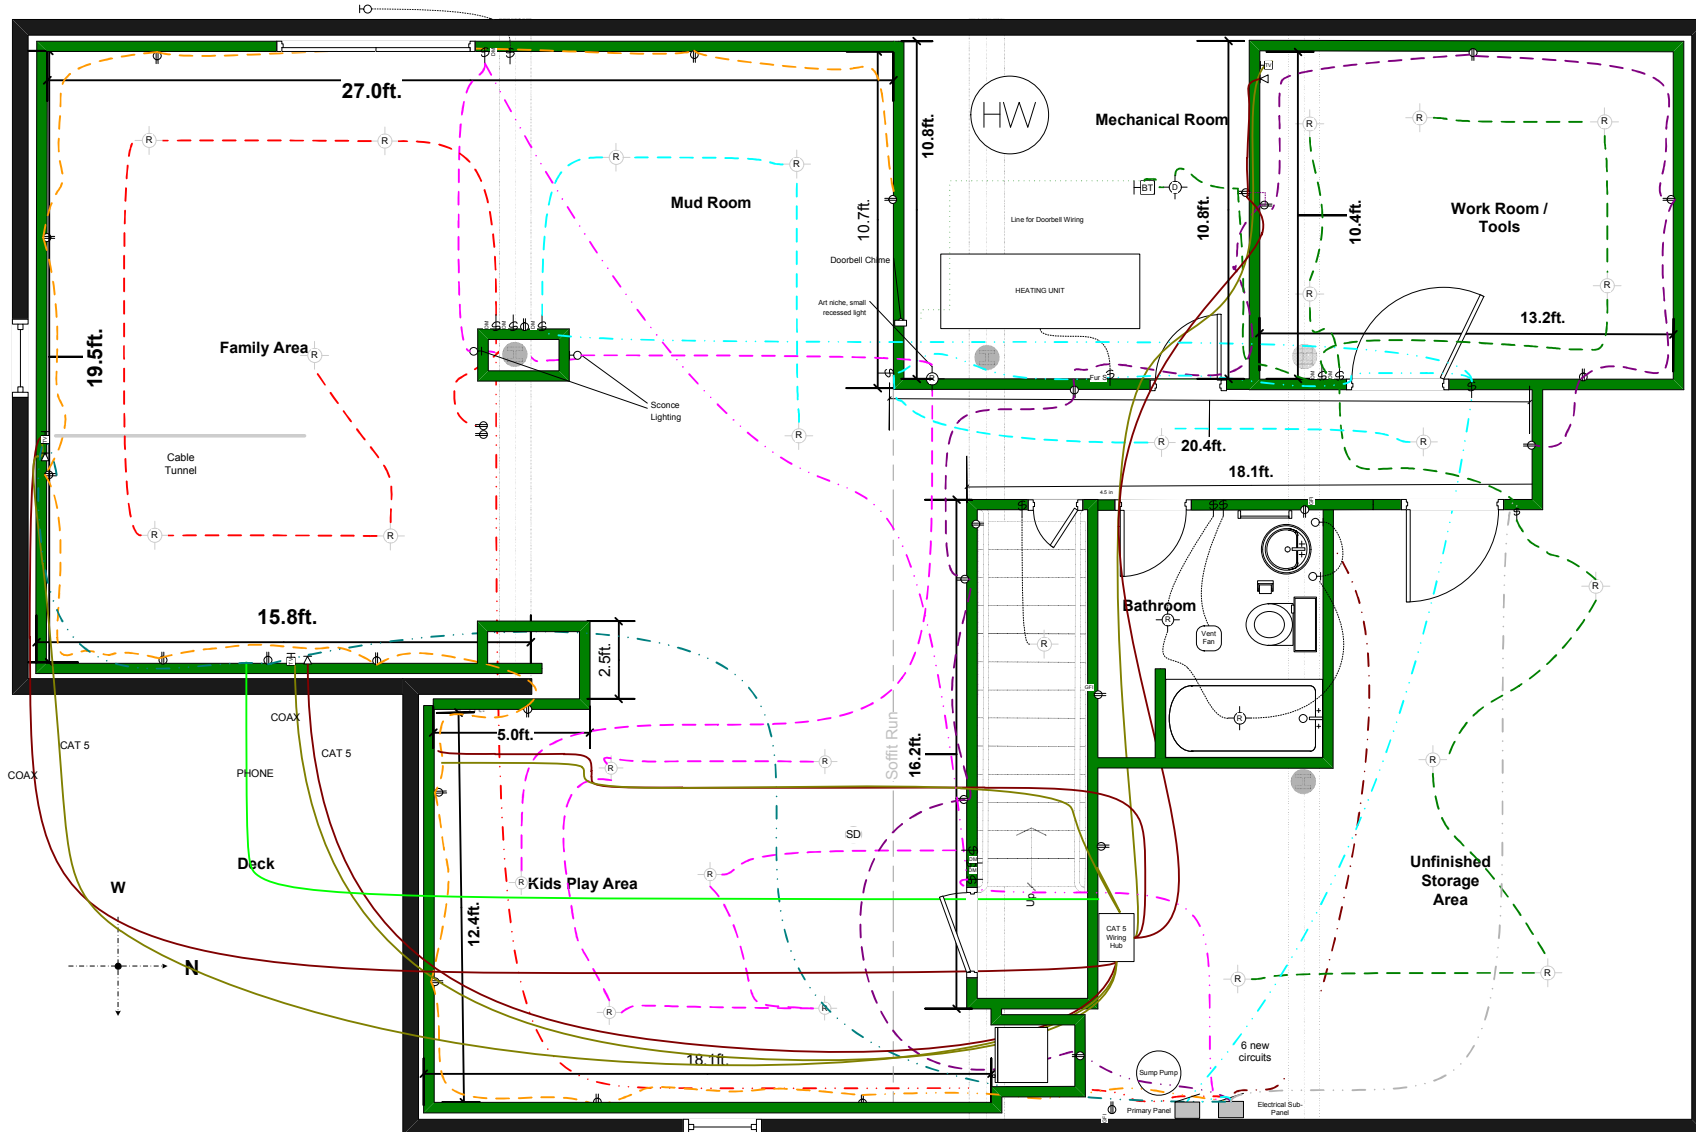

Garage

Approximately 1200 sq. ft. of finished space. 8 ft ceilings

Front of House

- | Plug Circuits | Light Circuits | Low Voltage |
|-----------------------------------|----------------------------|-------------|
| — Fam. Entrance, Kids Room | — Family Room | — CAT 5 |
| — Hobby Room, Hallway, Stair Wall | — Kids, Mud, Hallway | — COAX |
| — Dedicated TV/Electronics | — Hobby Room, Storage Area | — PHONE |
| — Dedicated bathroom GFI | — Path Lighting | |